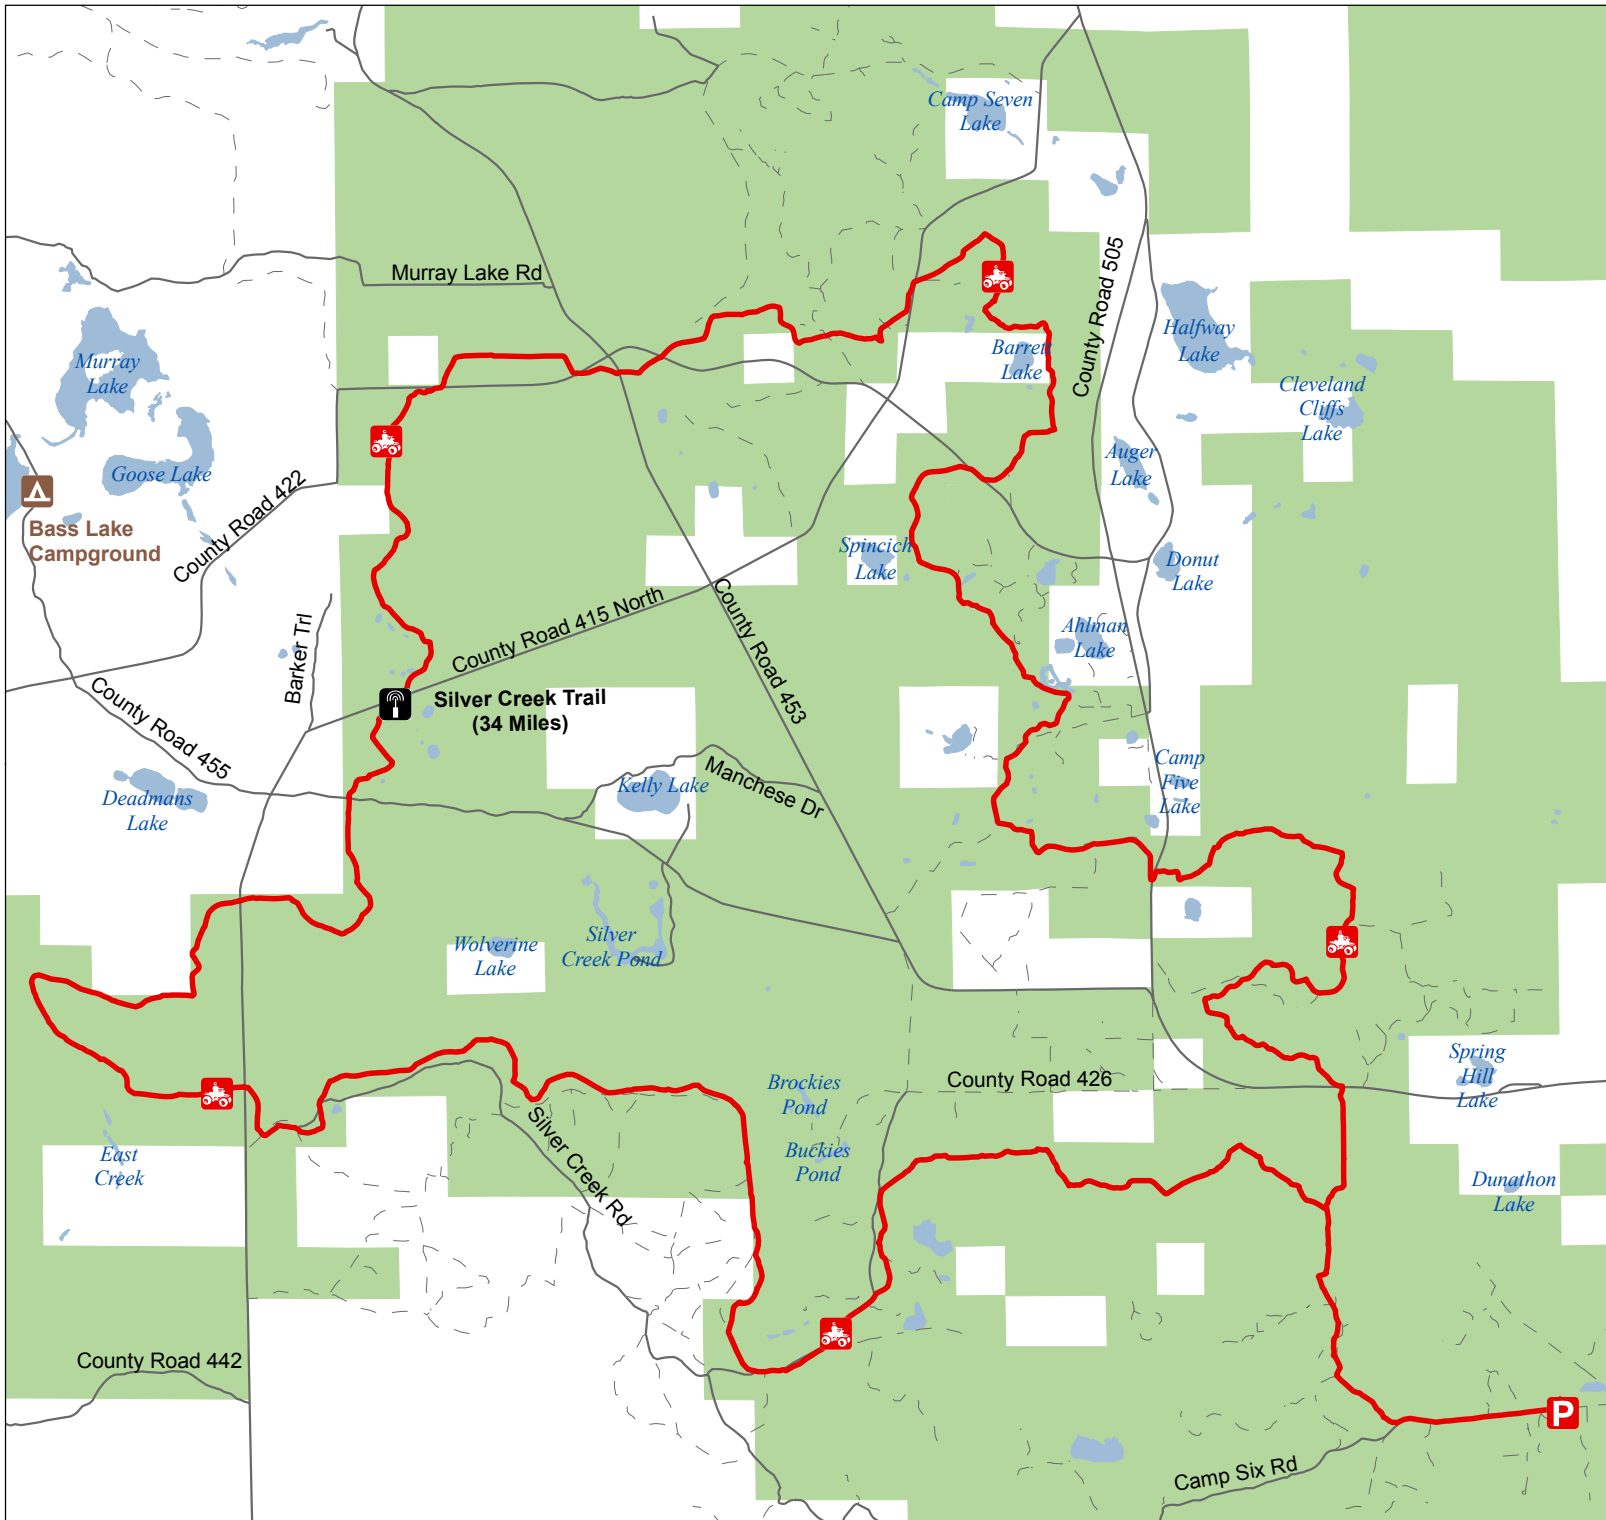

Silver Creek Trail

Luce County, Michigan

GPS Data Disclaimer : Locational accuracy +/- 300 feet. Please use the GPS coordinate data as a general guide for trail location. It is not to be used as an exact location reference.

 ATV Trail - ORV's less than 50" in width including off-road motorcycles. (DNR license (ORV Sticker) required)

Advisory: Trails and Routes have two-way traffic.

Disclaimer: Trails shown on this map are an approximate representation of the trail system at the time of publication and may not reflect current ground conditions. **STAY ON SIGNED TRAILS ONLY!**

-  Link to download GPS file
-  Trailhead Parking
-  State Forest Campground
-  Highway
-  Paved or Gravel Road
-  Poor Dirt Road
-  Lakes and Rivers
-  State Land
-  County Boundaries

0 0.5 1 Miles