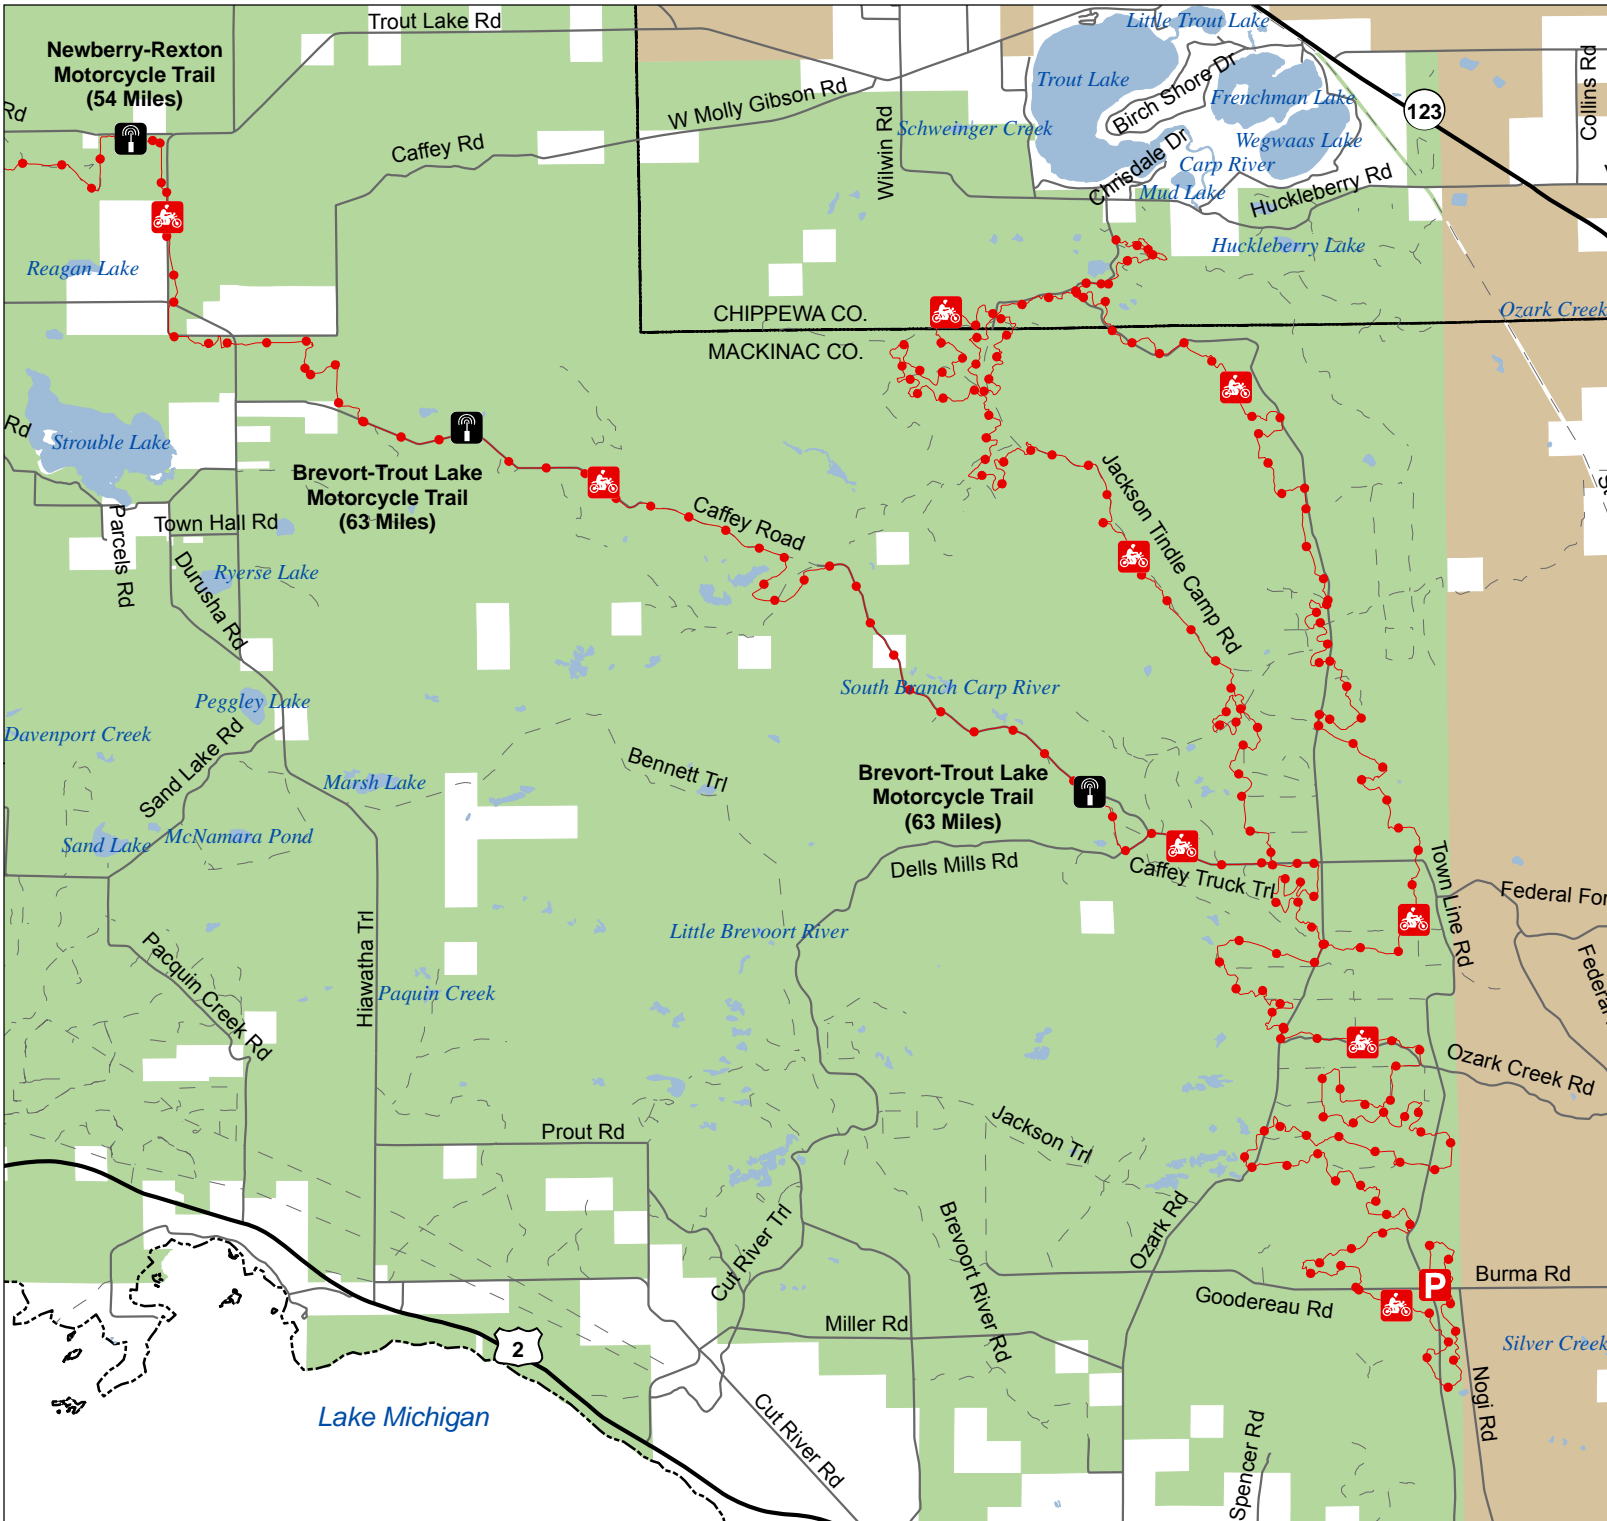

Brevort-Trout Lake Motorcycle Trail

Chippewa & Mackinac Counties, Michigan

GPS Data Disclaimer : Locational accuracy +/- 300 feet. Please use the GPS coordinate data as a general guide for trail location. It is not to be used as an exact location reference.

Motorcycle Trail – Motorcycles only. (DNR license (ORV sticker) required)

Advisory: Trails and Routes have two-way traffic.

Disclaimer: Trails shown on this map are an approximate representation of the trail system at the time of publication and may not reflect current ground conditions. **STAY ON SIGNED TRAILS ONLY!**

- Link to download GPS file
- Trailhead Parking
- Highway
- Paved or Gravel Road
- Poor Dirt Road
- Lakes and Rivers
- State Land
- Federal Land
- County Boundaries

0 0.5 1 Miles

Updated 10/19/2011