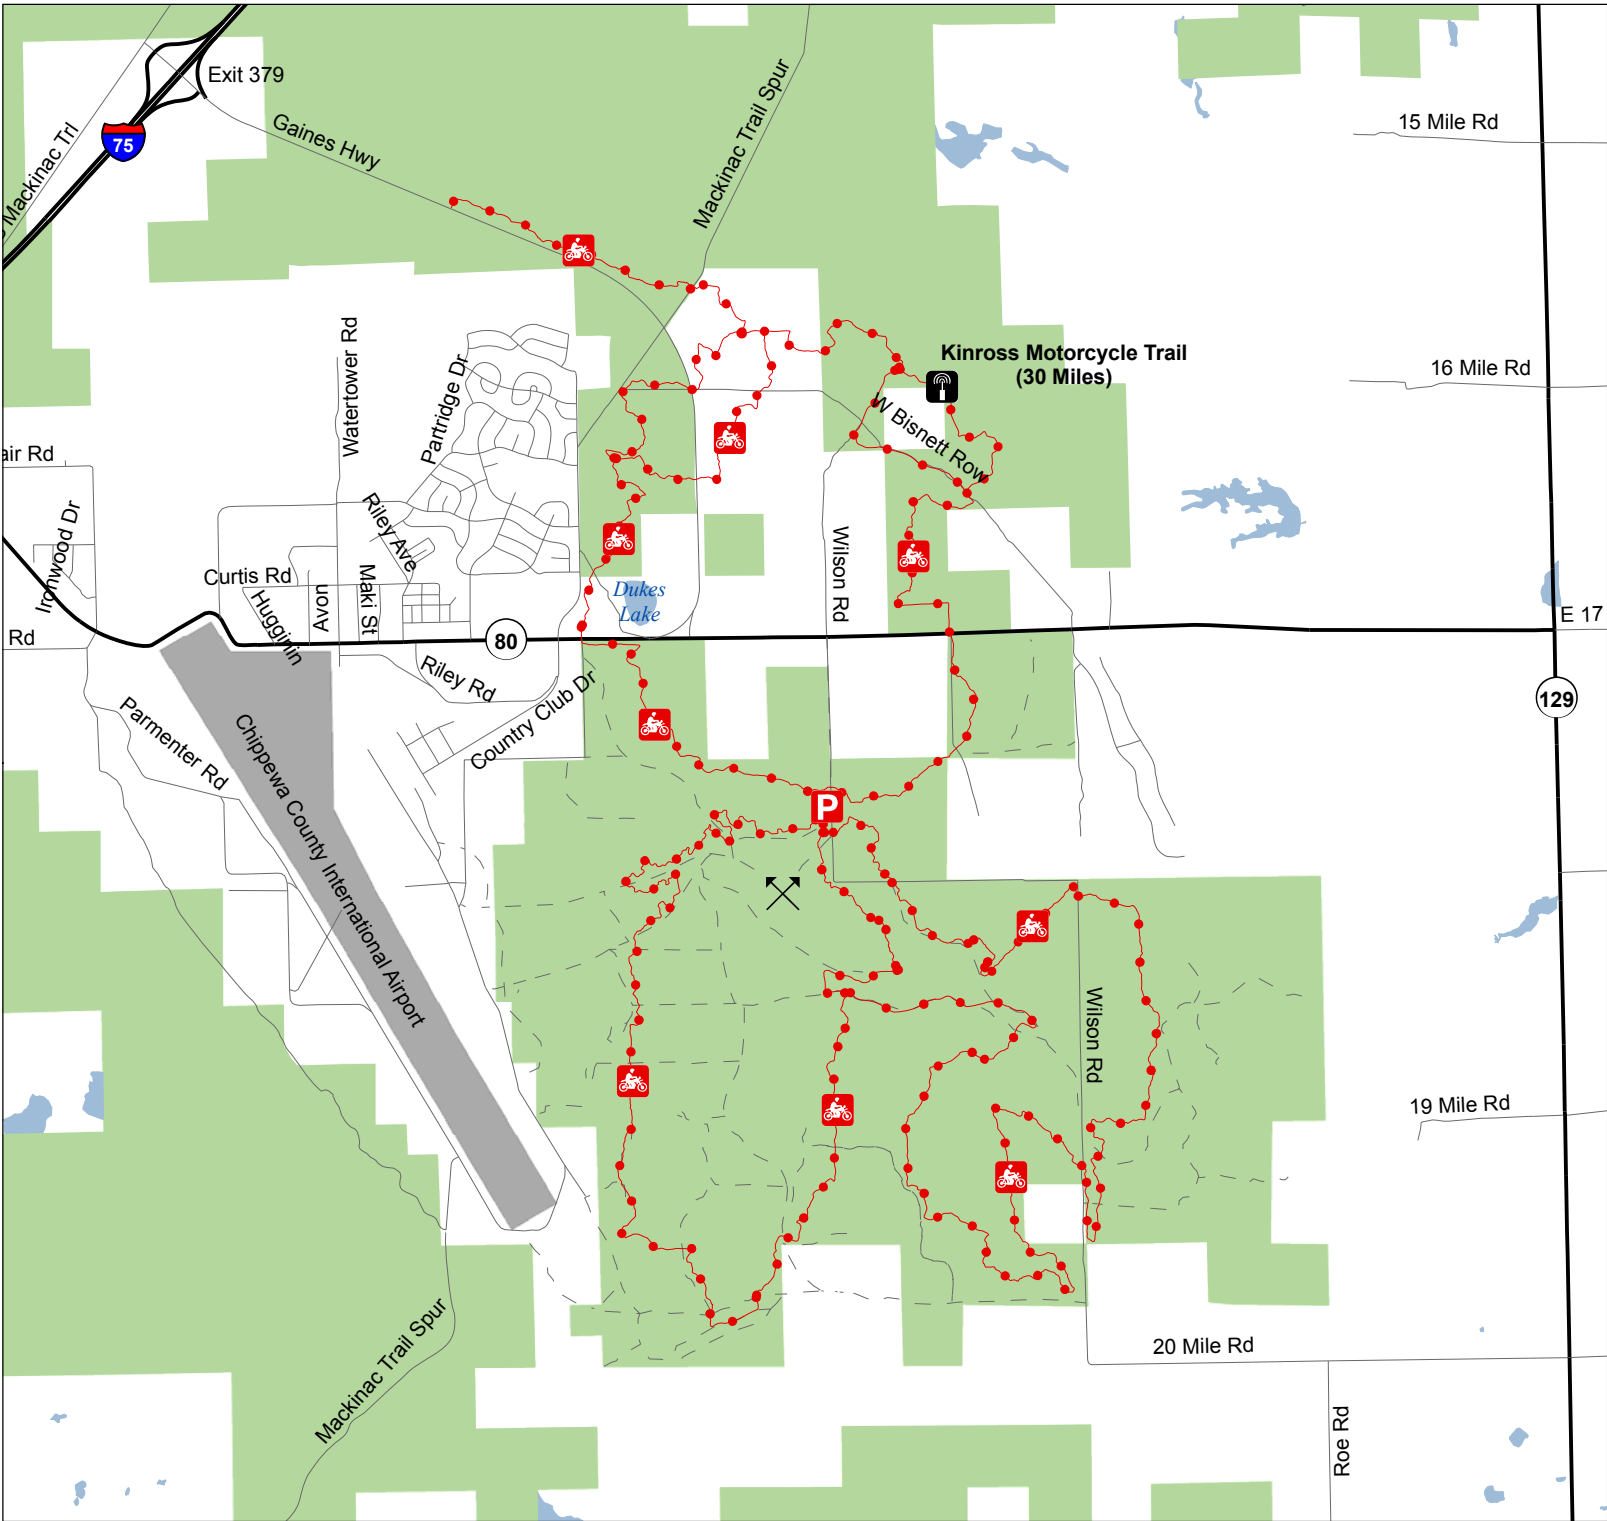

Kinross Motorcycle Trail

Chippewa County, Michigan

GPS Data Disclaimer : Locational accuracy +/- 300 feet. Please use the GPS coordinate data as a general guide for trail location. It is not to be used as an exact location reference.

 Motorcycle Trail – Motorcycles only. (DNR license (ORV sticker) required)

Advisory: Trails and Routes have two-way traffic.

Disclaimer: Trails shown on this map are an approximate representation of the trail system at the time of publication and may not reflect current ground conditions. **STAY ON SIGNED TRAILS ONLY!**

-  Link to download GPS file
-  Leased Gravel Pit, KEEP OUT!
-  Trailhead Parking
-  Highway
-  Paved or Gravel Road
-  Poor Dirt Road
-  Lakes and Rivers
-  State Land
-  County Boundaries

Updated 11/8/2011