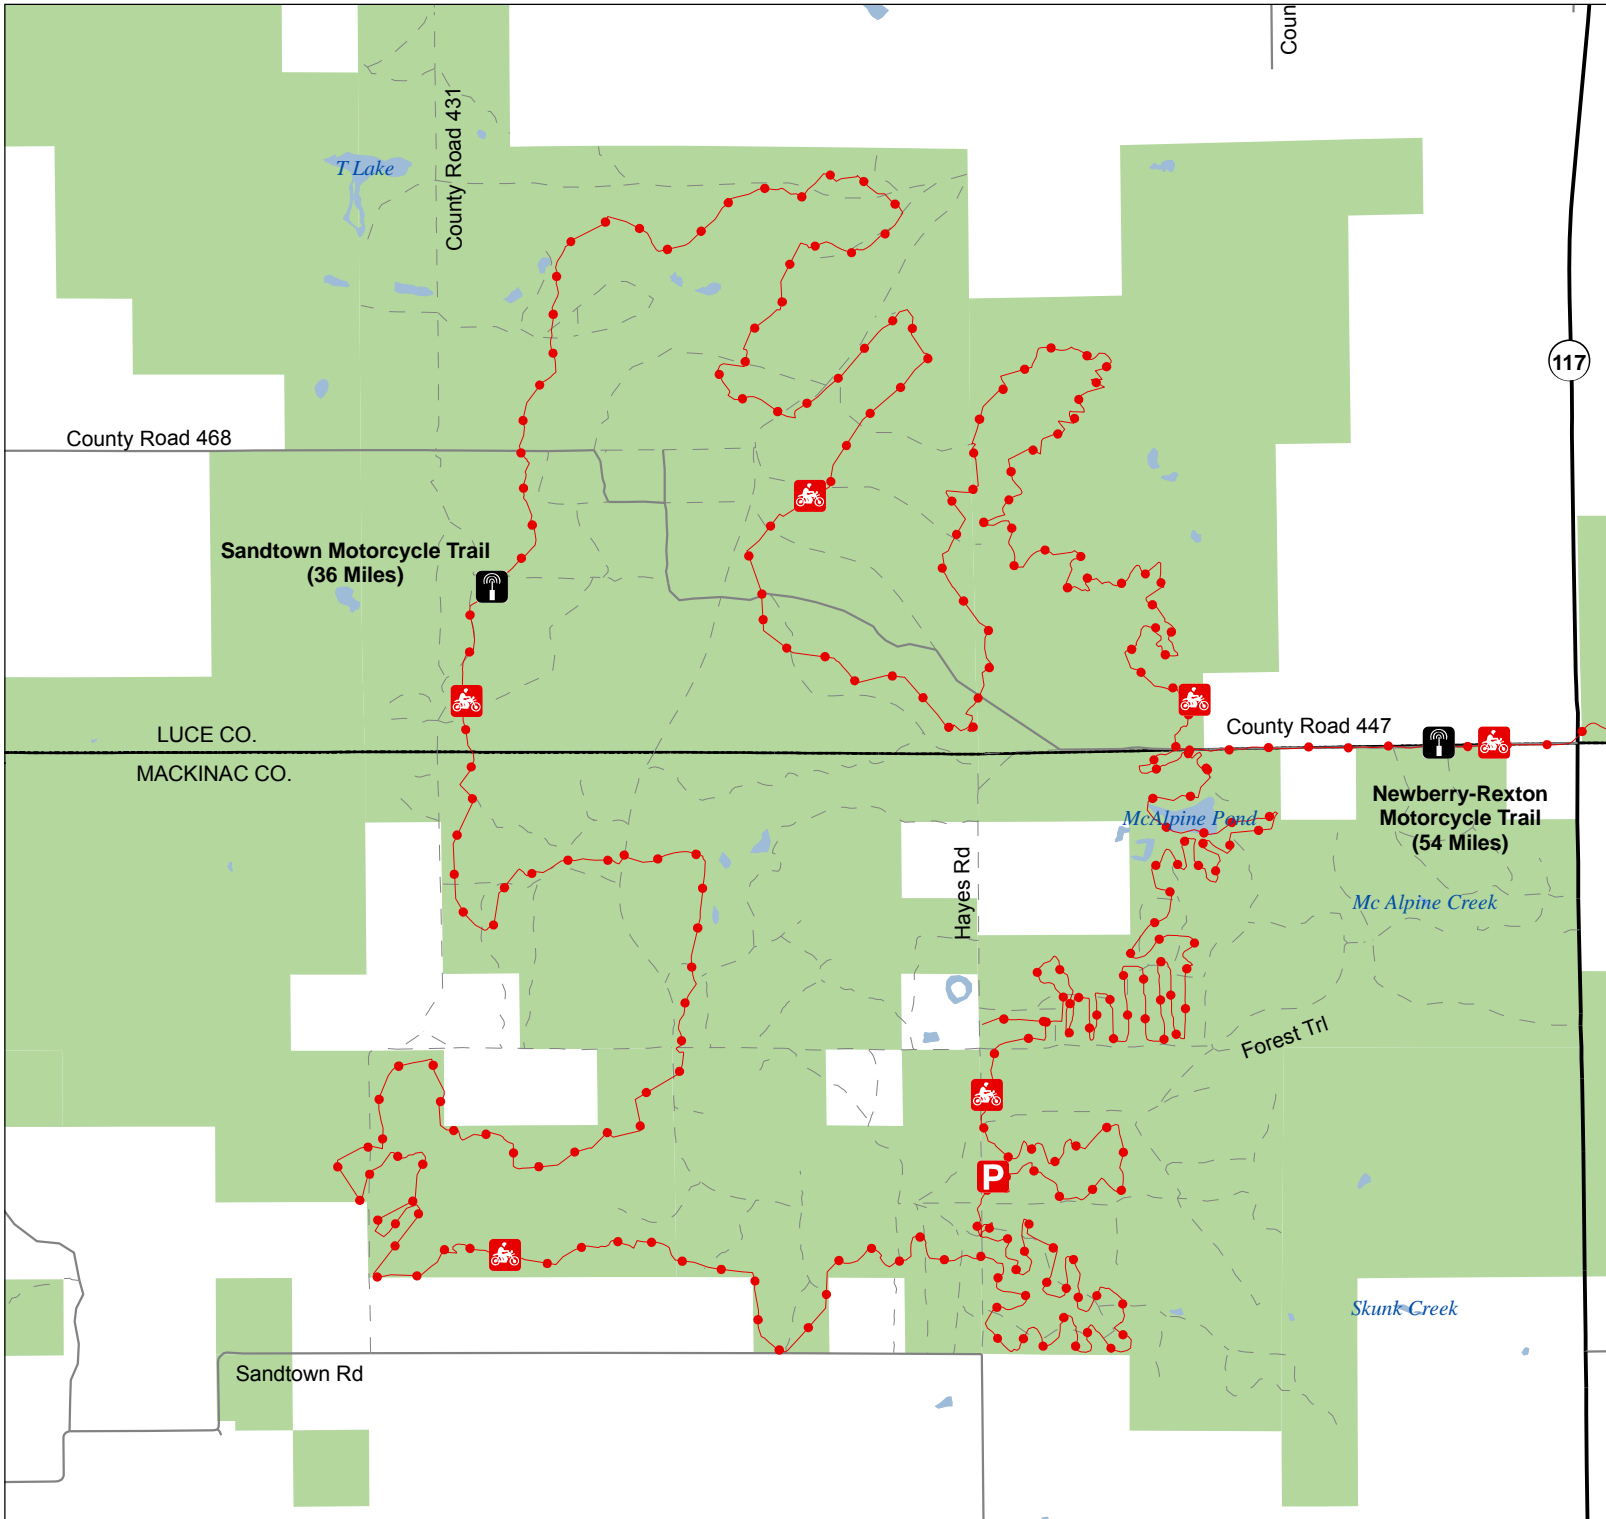

Sandtown Motorcycle Trail

Luce & Mackinac Counties, Michigan

GPS Data Disclaimer : Locational accuracy +/- 300 feet. Please use the GPS coordinate data as a general guide for trail location. It is not to be used as an exact location reference.

 Motorcycle Trail – Motorcycles only. (DNR license (ORV sticker) required)

Advisory: Trails and Routes have two-way traffic.

Disclaimer: Trails shown on this map are an approximate representation of the trail system at the time of publication and may not reflect current ground conditions. **STAY ON SIGNED TRAILS ONLY!**

-  Link to download GPS file
-  Trailhead Parking
-  Highway
-  Paved or Gravel Road
-  Poor Dirt Road
-  Lakes and Rivers
-  State Land
-  County Boundaries

0 0.5 1 Miles

Updated 11/9/2011