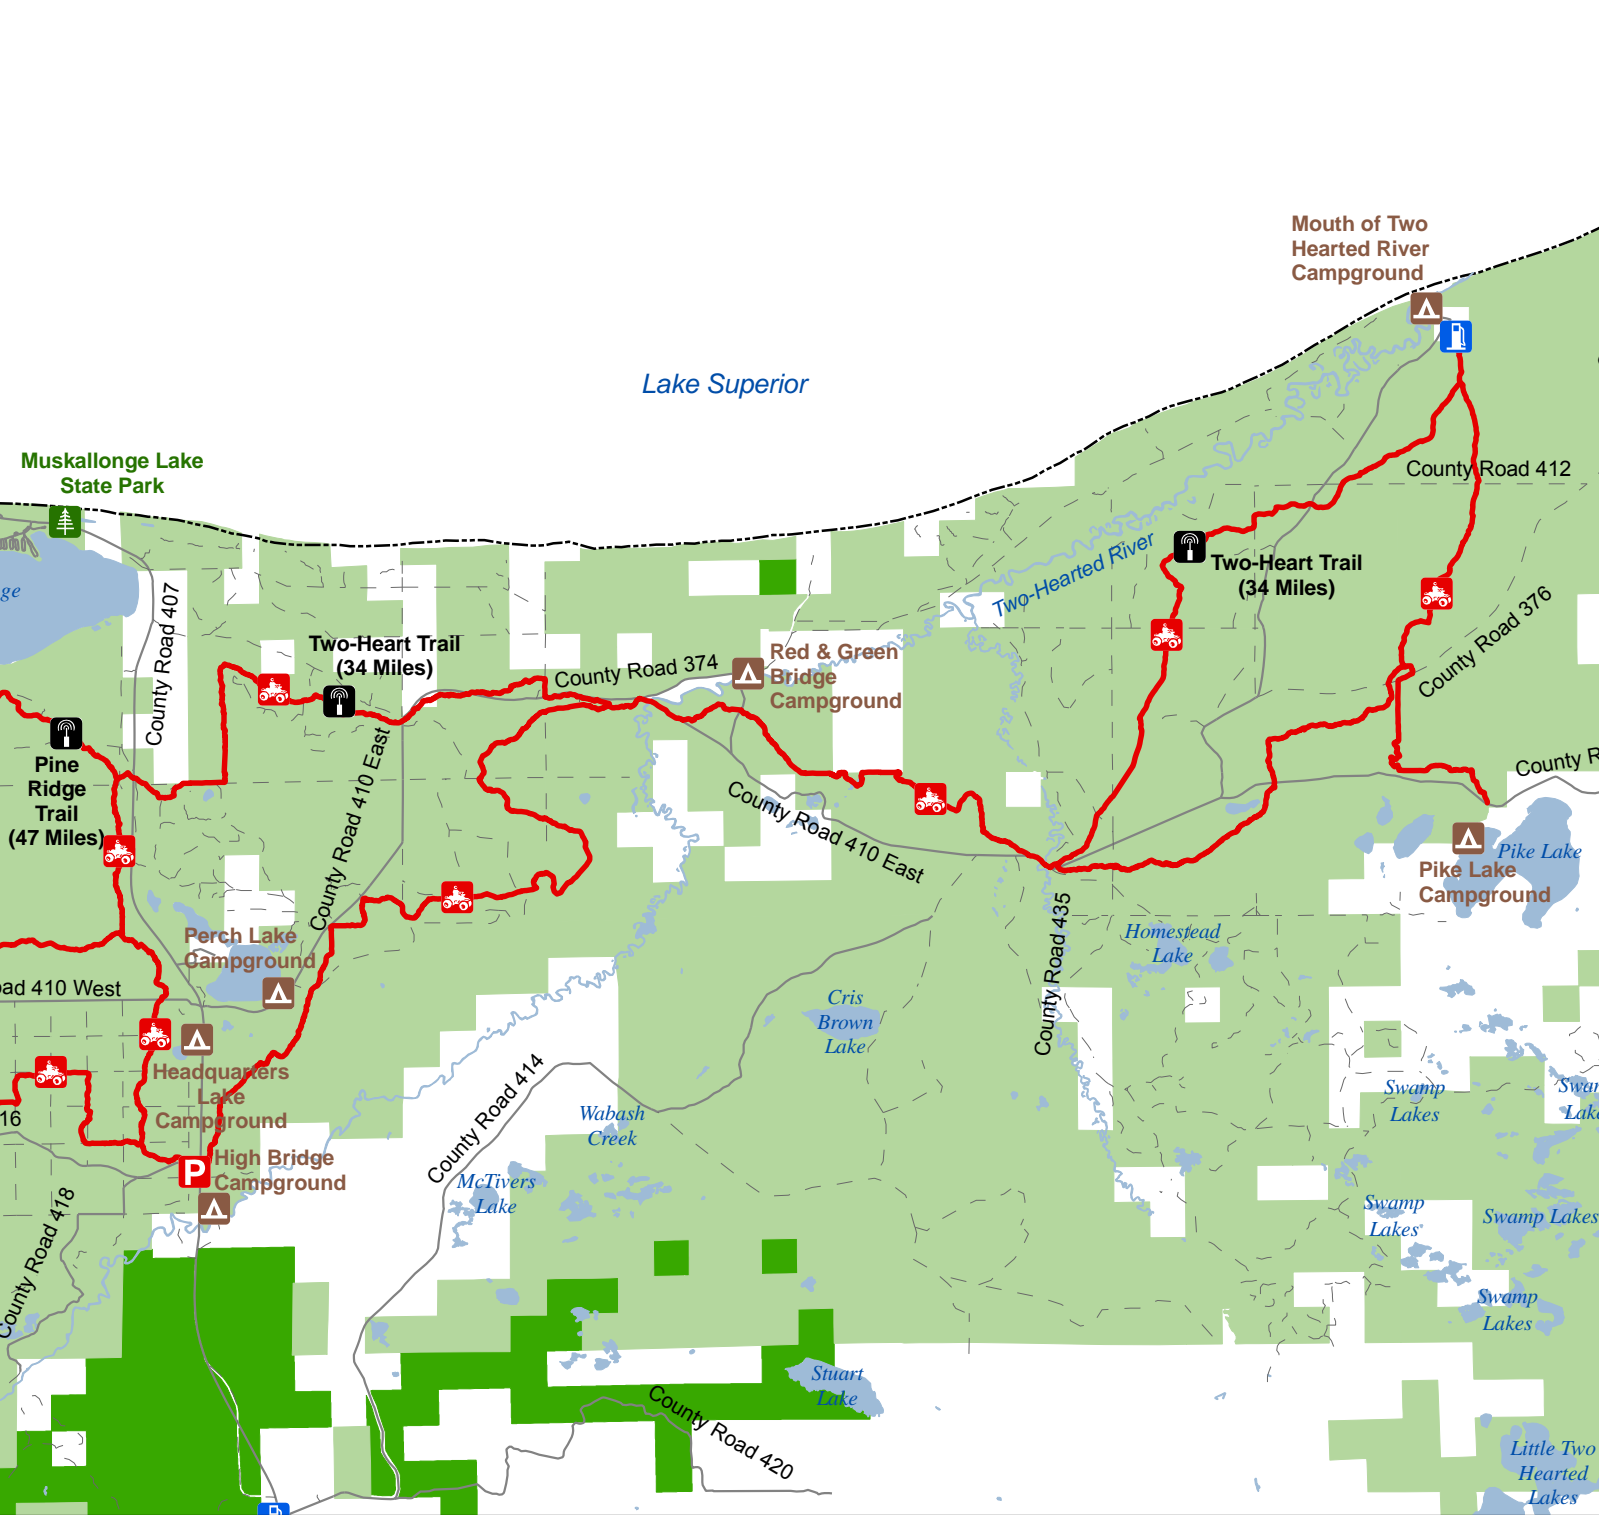

Two-Heart Trail

Luce County, Michigan

GPS Data Disclaimer : Locational accuracy +/- 300 feet. Please use the GPS coordinate data as a general guide for trail location. It is not to be used as an exact location reference.

 ATV Trail – ORV's less than 50" in width including off-road motorcycles. (DNR license (ORV sticker) required)

Advisory: Trails and Routes have two-way traffic.

Disclaimer: Trails shown on this map are an approximate representation of the trail system at the time of publication and may not reflect current ground conditions. **STAY ON SIGNED TRAILS ONLY!**

-  Link to download GPS file
-  Trailhead Parking
-  State Forest Campground
-  State Park
-  Gas Station
-  Highway
-  Paved or Gravel Road
-  Poor Dirt Road
-  Lakes and Rivers
-  State Land
-  Nature Conservancy Lands
-  County Boundaries